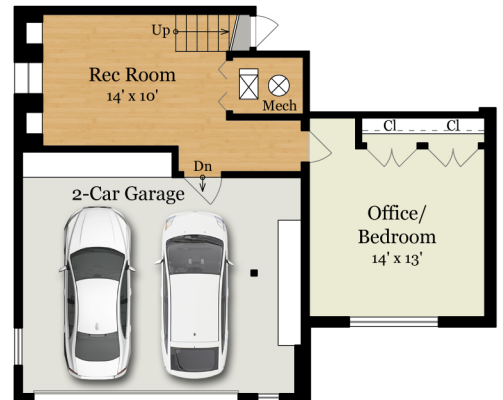

# 615 HARVARD ROAD

SAN MATEO, CA 94402

Estimated Total Finished  
Square Footage: 2,980 SQ FT

Above-Grade: 2,465 SQ FT Below-Grade: 515 SQ FT  
Plus 420 SQ FT 2-Car Garage on Lower Level  
Calculated per ANSI Standard Z765-2003.

\* Estimated Total Finished & Unfinished  
Square Footage: 3,400 SQ FT

\*Per Realist/Tax Records: 2,978 SQ FT  
\*Lot Size: 8,400 SQ FT

## MAIN LEVEL

2,465 SQ FT