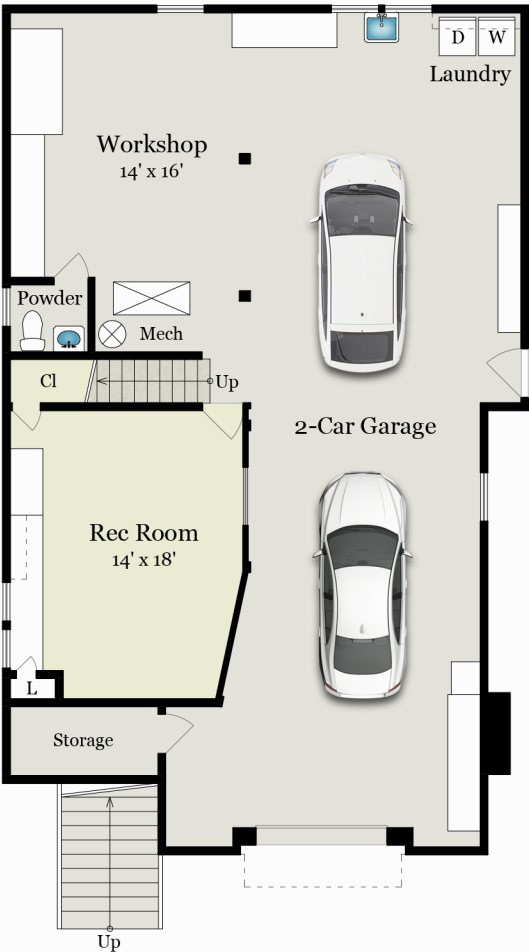

**575 PALM AVENUE**  
SOUTH SAN FRANCISCO, CA 94080

**LOWER LEVEL**  
1,530 SQ FT - Unfinished