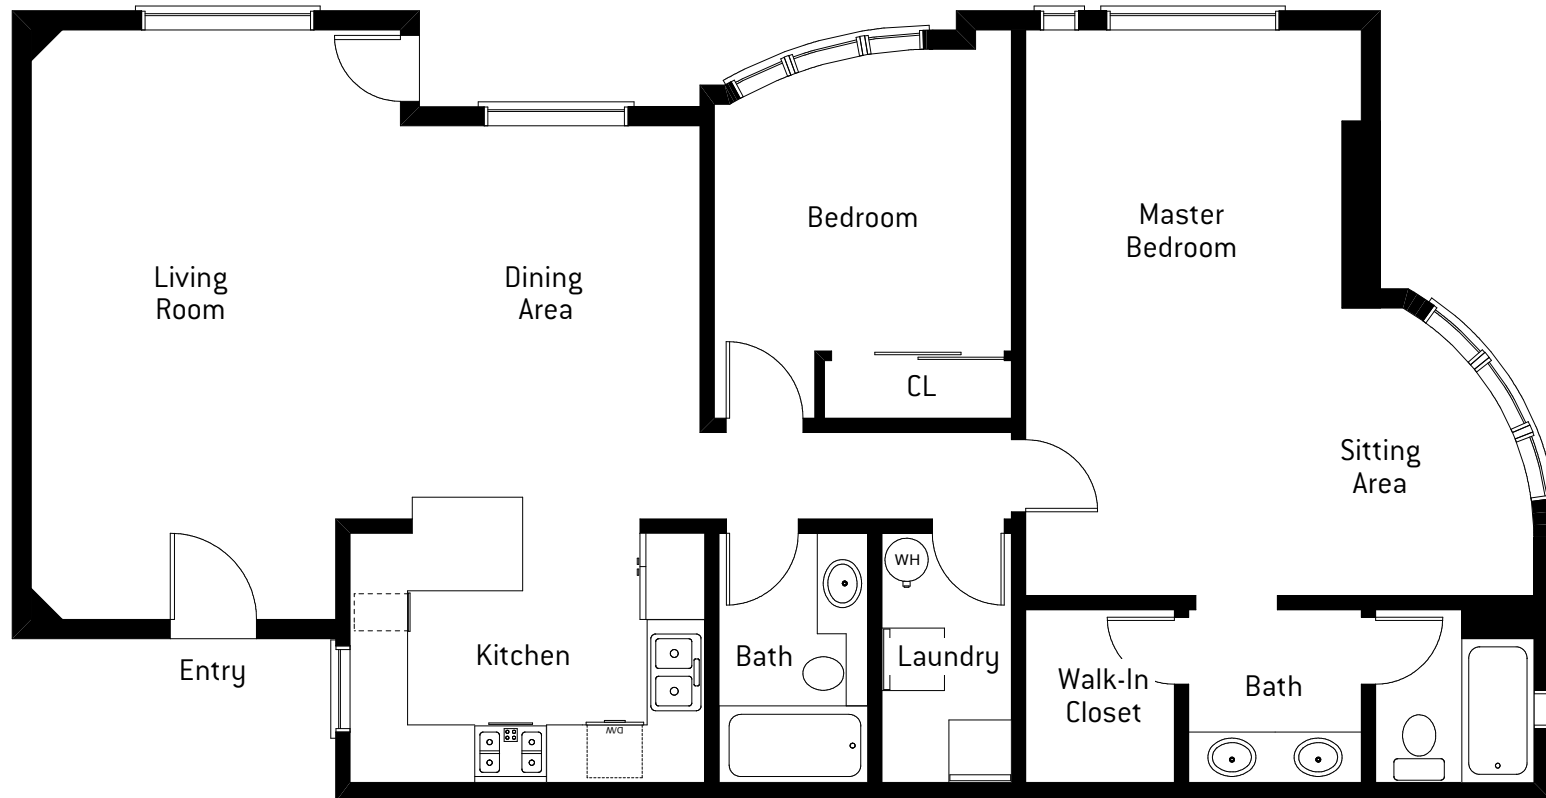

FLOOR PLAN FOR
128 N. El Camino Real #103, San Mateo

PRESENTED BY **RAZIEL UNGAR**, REALTOR

2 BEDROOMS, 2 BATHS | HOME SIZE: 1,160 S/F*

**per county records*

BRE # 01701234

The information contained herein has been provided by various sources which may include the seller, public records, multiple listing service, or others. Pacific Union has not verified or investigated the accuracy of this information. Prospective buyers are advised to conduct their own investigation of the property and the information contained herein, utilizing licensed professionals where appropriate, before purchasing this property. If your home is currently listed for sale, this is not a solicitation. Pacific Union CalBRE 01866771