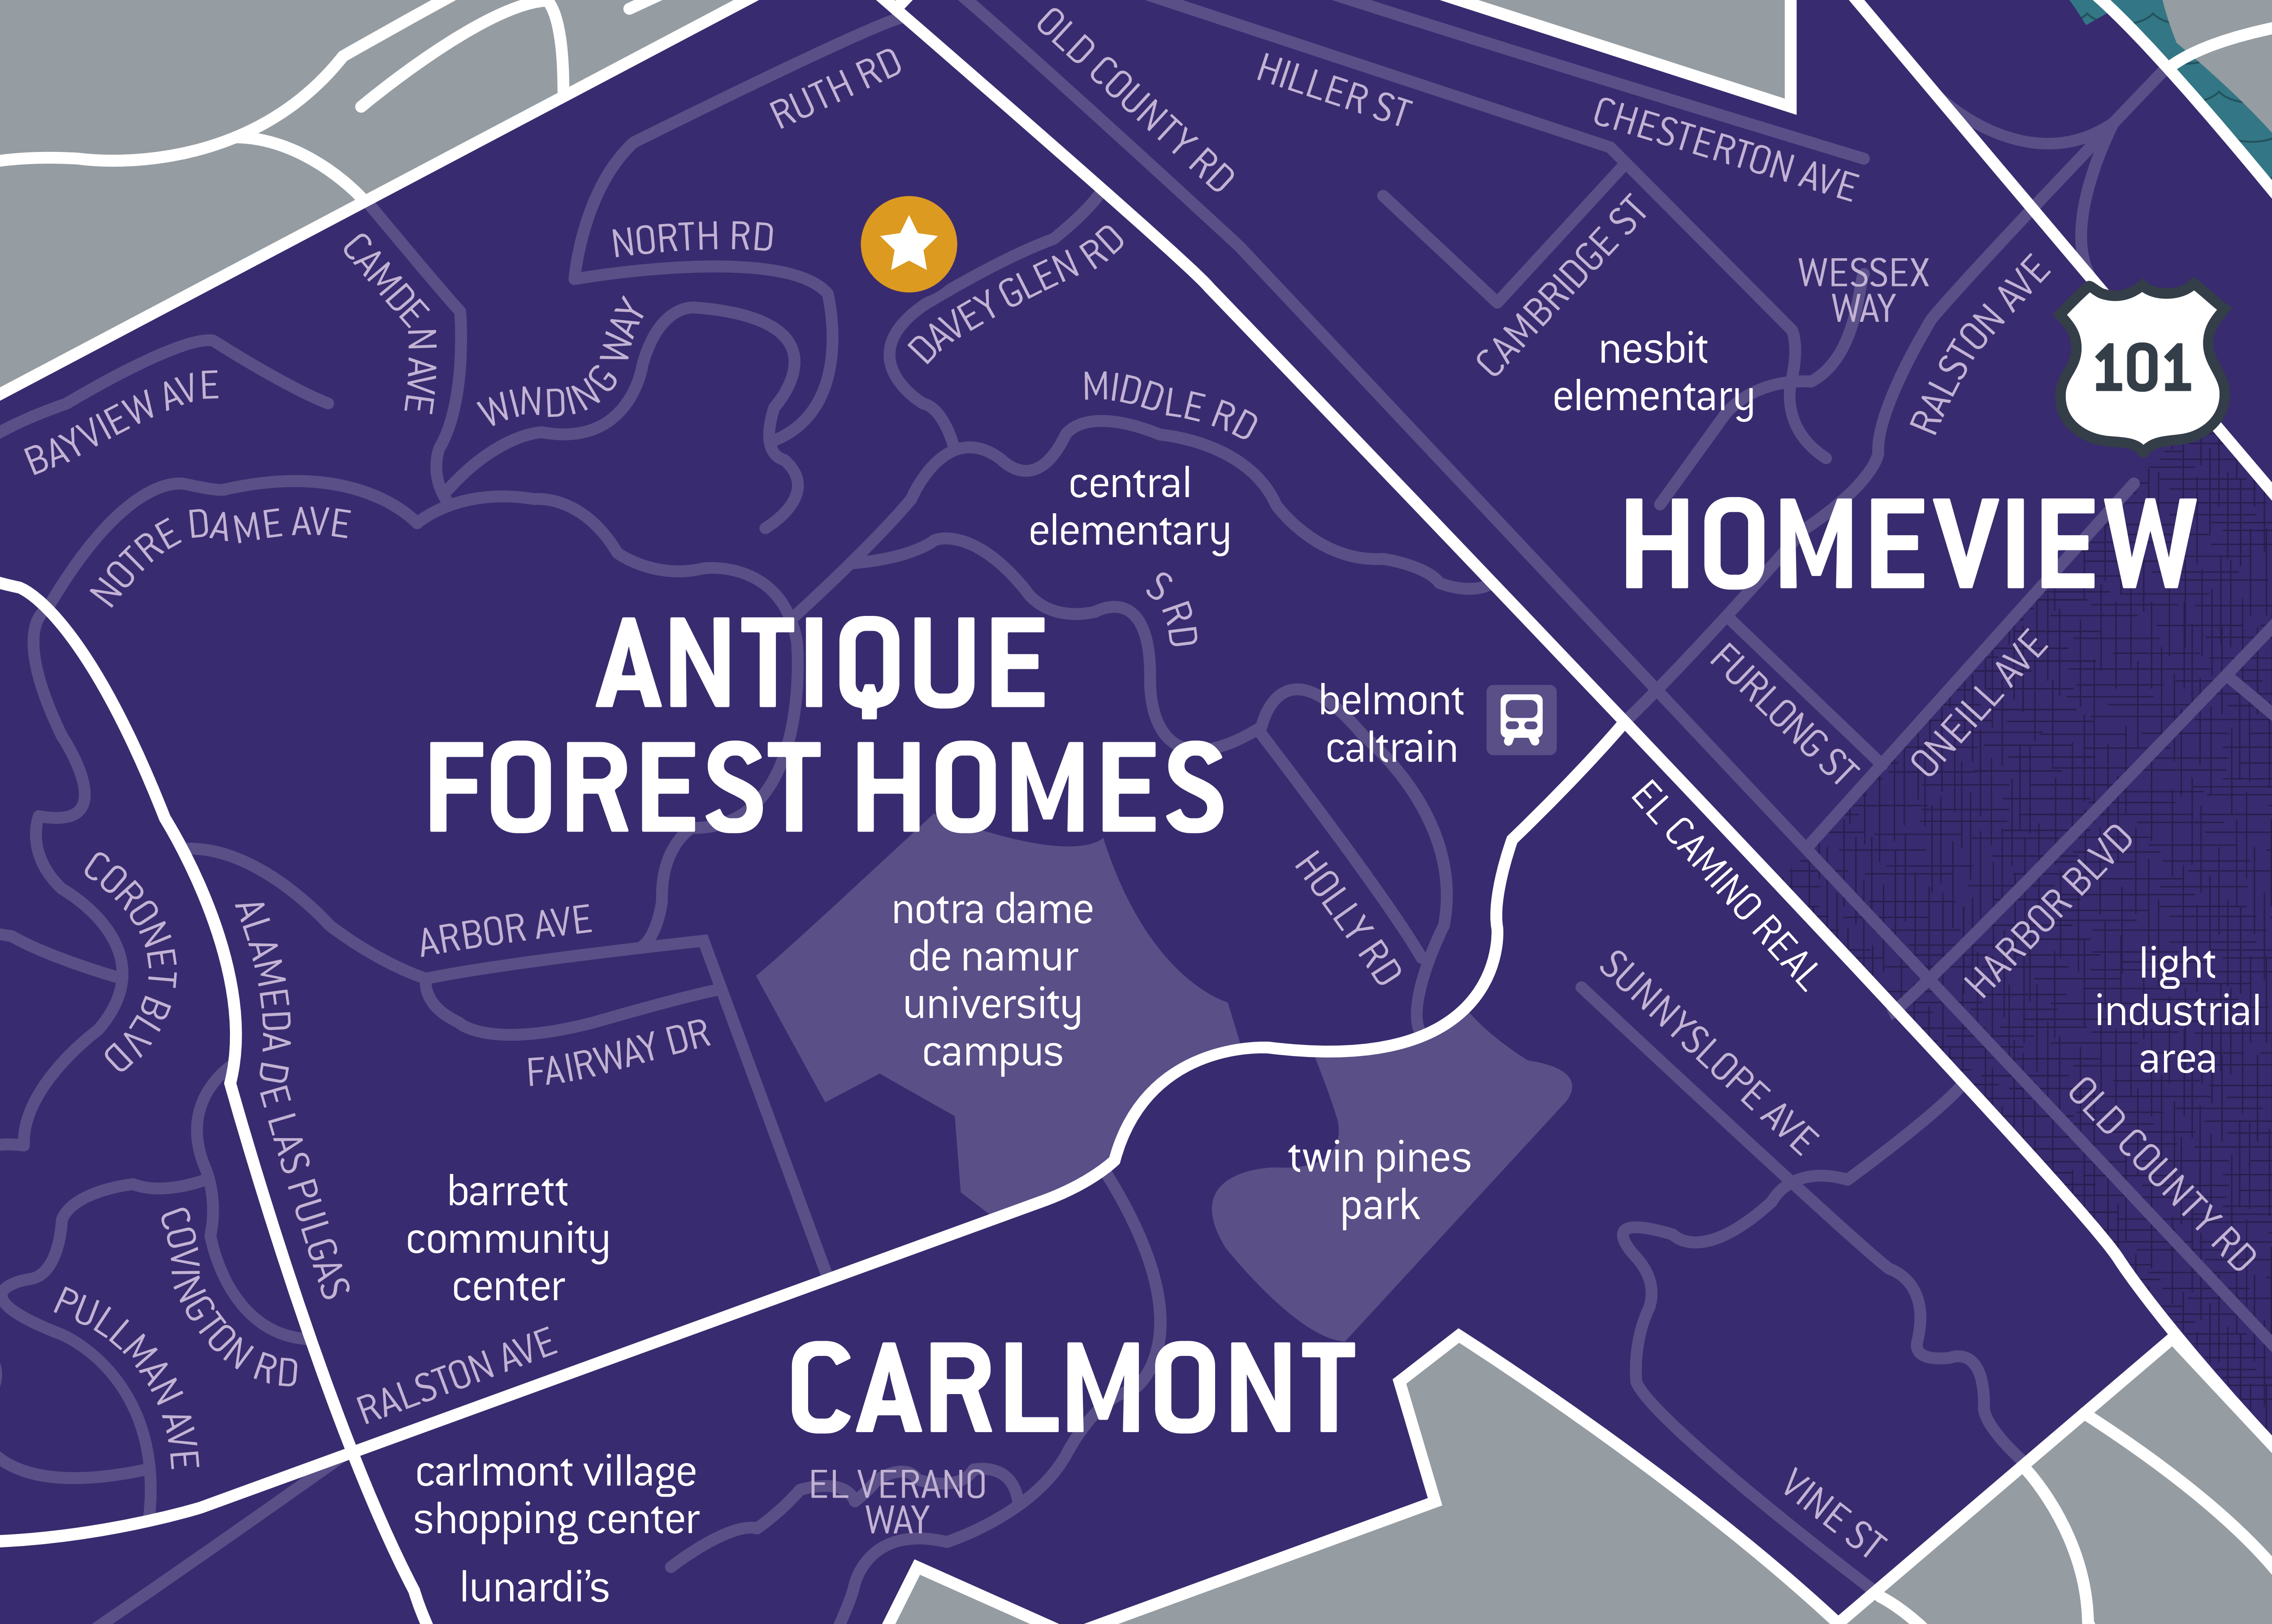

# ANTIQUE FOREST HOMES

# HOMEVUE

# CARLMONT

nesbit elementary

central elementary

belmont caltrain

notra dame de namur university campus

twin pines park

barrett community center

carlmont village shopping center  
lunardi's

light industrial area