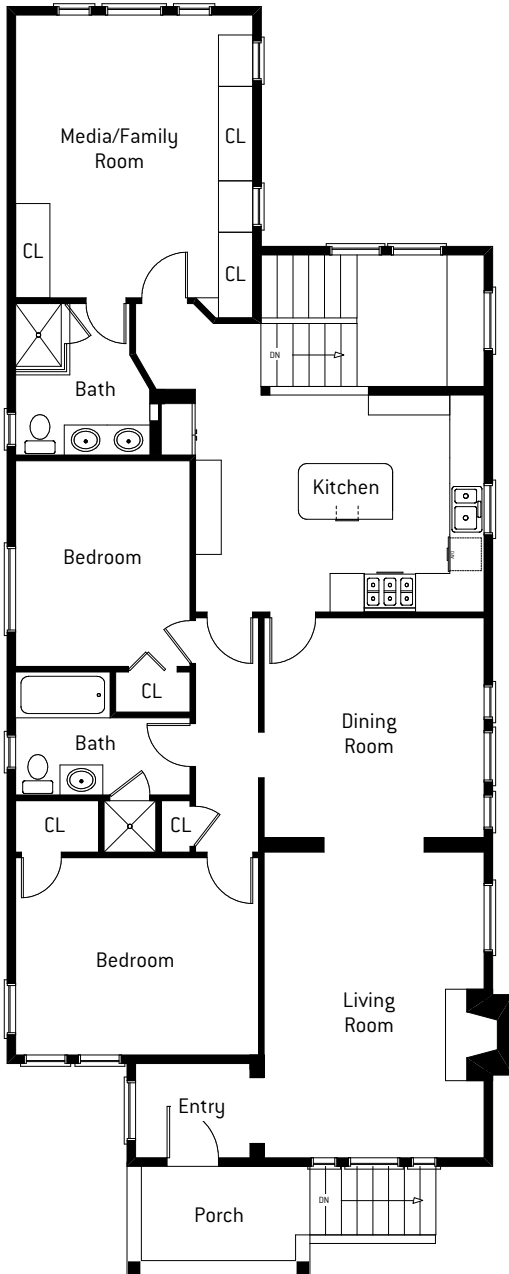

FLOOR PLAN FOR
109 Stanley Road, Burlingame

PRESENTED BY **RAZIEL UNGAR, REALTOR**

MAIN LEVEL

LOWER LEVEL

4 BEDROOMS, 3 BATHS* | HOME SIZE: 3,001 S/F* | LOT SIZE: 5,750 S/F*

**per county records*