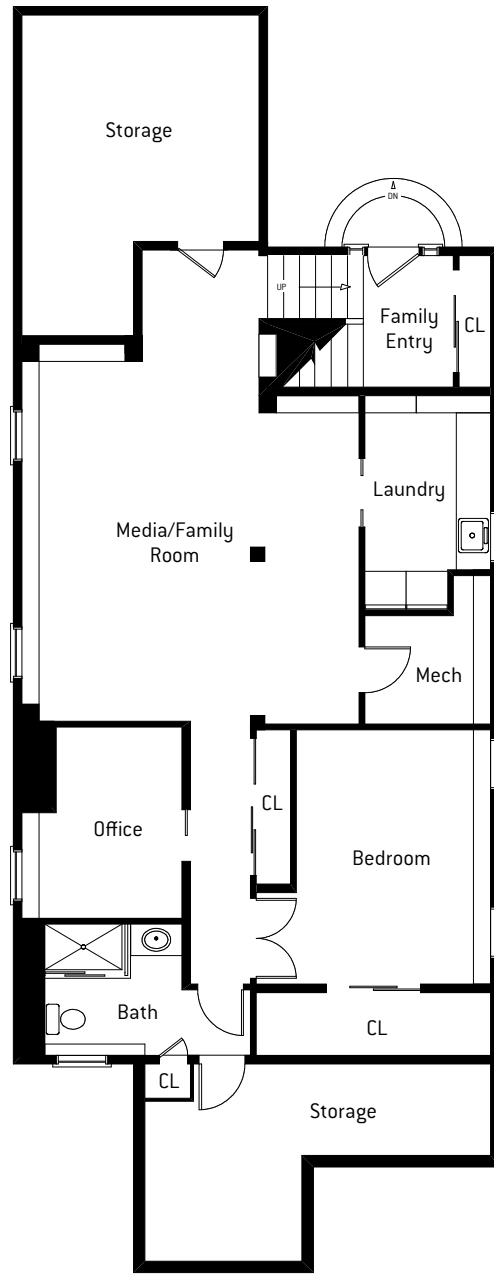

FLOOR PLAN FOR
109 Stanley Road, Burlingame

PRESENTED BY **RAZIEL UNGAR, REALTOR**

MAIN LEVEL

LOWER LEVEL

4 BEDROOMS, 3 BATHS* | HOME SIZE: 3,001 S/F* | LOT SIZE: 5,750 S/F*

**per county records*