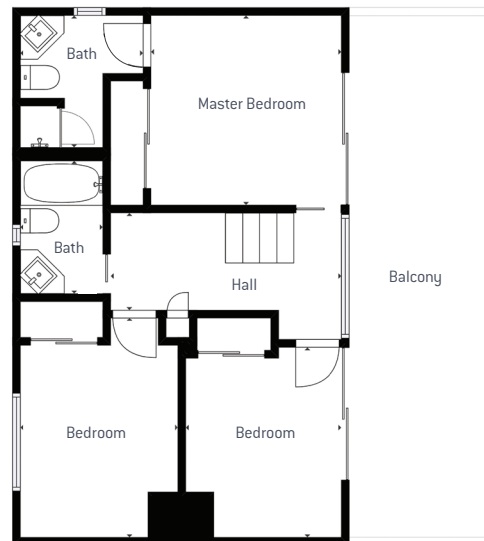

FLOOR PLAN FOR  
**141 Glen Aulin Lane, Burlingame**

PRESENTED BY **RAZIEL UNGAR, REALTOR**

**MAIN LEVEL**

**UPPER LEVEL**

**3 BEDROOMS, 2.5 BATHS\* | HOME SIZE: 1,840 S/F\* | LOT SIZE: 20,037 S/F\***

*\*per county records*