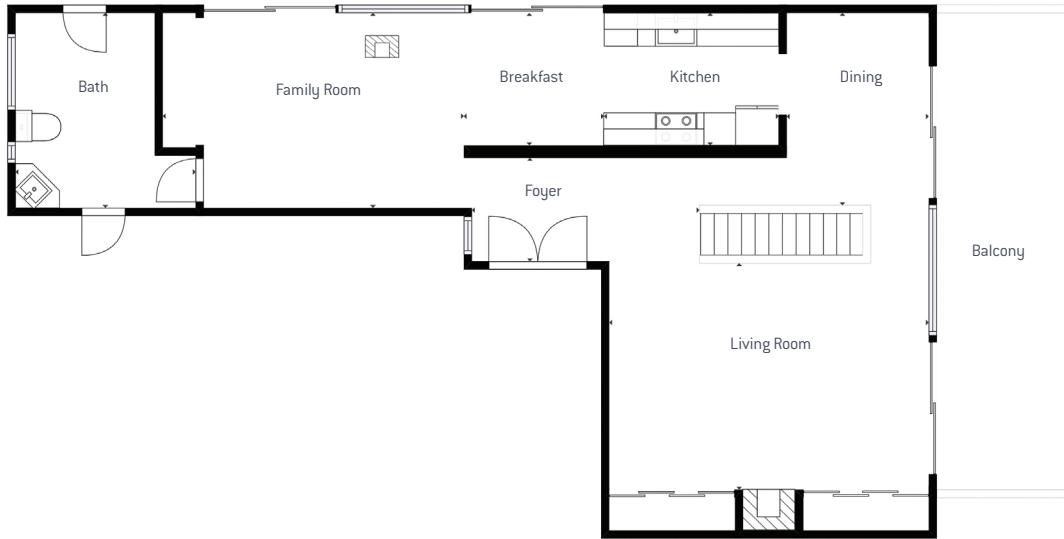

FLOOR PLAN FOR  
**141 Glen Aulin Lane, Burlingame**

PRESENTED BY **RAZIEL UNGAR, REALTOR**

**MAIN LEVEL**

**UPPER LEVEL**

**3 BEDROOMS, 2.5 BATHS\* | HOME SIZE: 1,840 S/F\* | LOT SIZE: 20,037 S/F\***

*\*per county records*