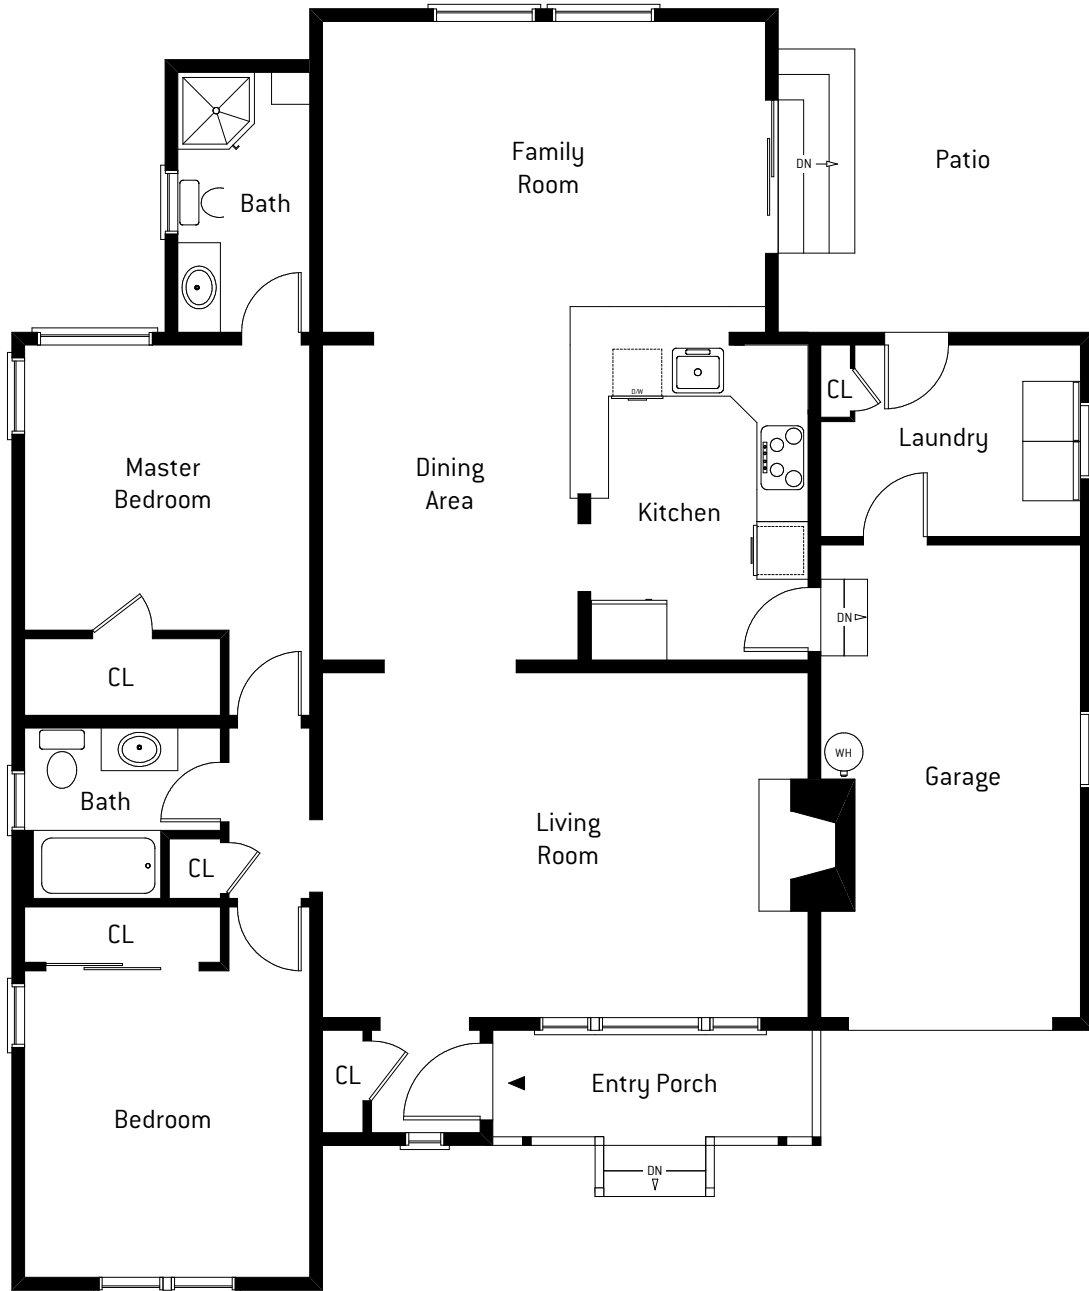

FLOOR PLAN FOR
632 Lexington Way, Burlingame

PRESENTED BY **RAZIEL UNGAR, REALTOR**

2 BEDROOMS, 2 BATHS* | HOME SIZE: 1,310 S/F** | LOT SIZE: 4,800 S/F*

*per county records **per paid vendor