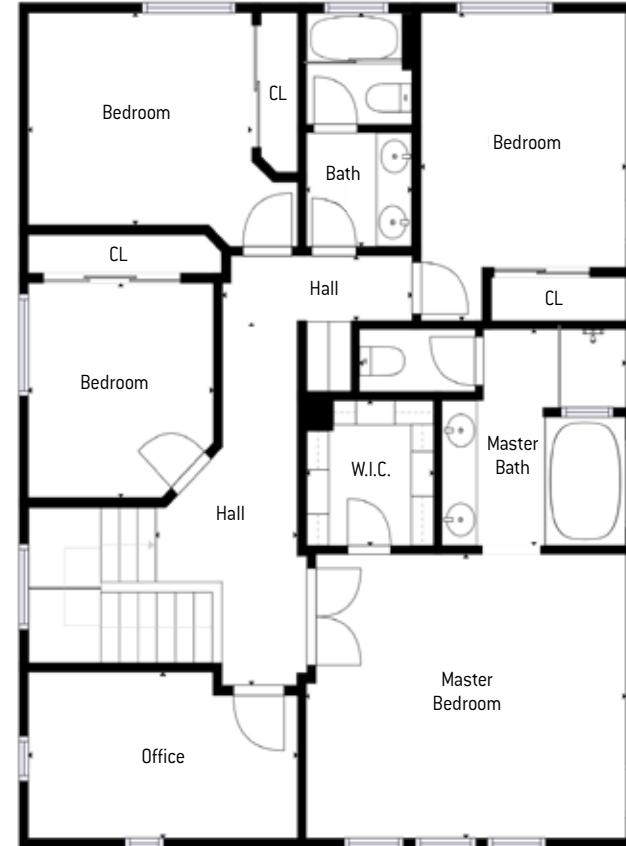

FLOOR PLAN FOR 6 West Way, South San Francisco

PRESENTED BY **RAZIEL UNGAR**, REALTOR

FLOOR 1

FLOOR 2

FLOOR 3

4 BEDROOMS, 2.5 BATHS* | HOME SIZE: 2,440 S/F* | LOT SIZE: 4,437 S/F*

**per county records*

License # 01701234