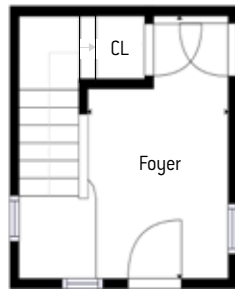

FLOOR PLAN FOR 6 West Way, South San Francisco

PRESENTED BY **RAZIEL UNGAR**, REALTOR

FLOOR 1

FLOOR 2

FLOOR 3

4 BEDROOMS, 2.5 BATHS* | HOME SIZE: 2,440 S/F* | LOT SIZE: 4,437 S/F*

**per county records*

License # 01701234