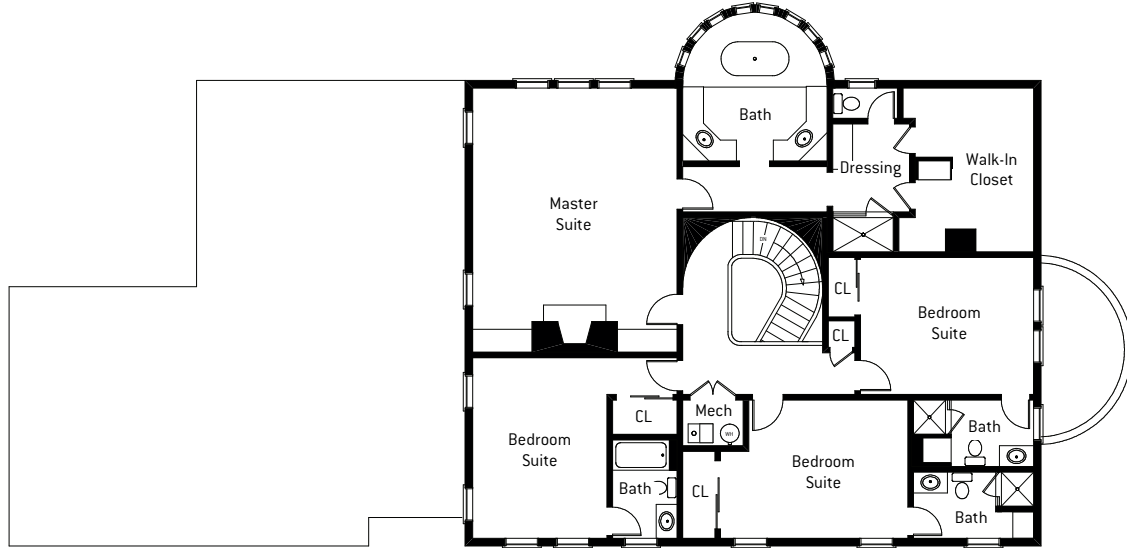

FLOOR PLAN FOR

1160 Barroilhet Avenue, Hillsborough

PRESENTED BY **RAZIEL UNGAR**, REALTOR

UPPER LEVEL

LOWER LEVEL

5 BEDROOMS*, 4 BATHS, 2 HALF BATHS | HOME SIZE: 5,045 S/F* | LOT SIZE: 24,208 S/F**

*per seller **per county records