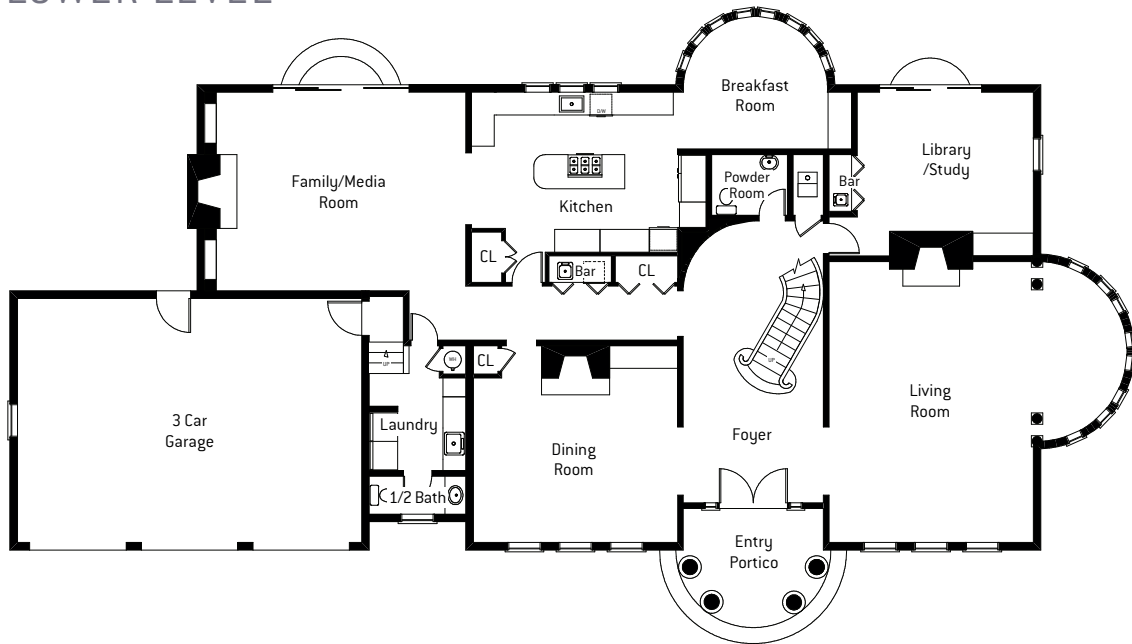

FLOOR PLAN FOR

1160 Barroilhet Avenue, Hillsborough

PRESENTED BY **RAZIEL UNGAR**, REALTOR

UPPER LEVEL

LOWER LEVEL

5 BEDROOMS*, 4 BATHS, 2 HALF BATHS | HOME SIZE: 5,045 S/F* | LOT SIZE: 24,208 S/F**

*per seller **per county records